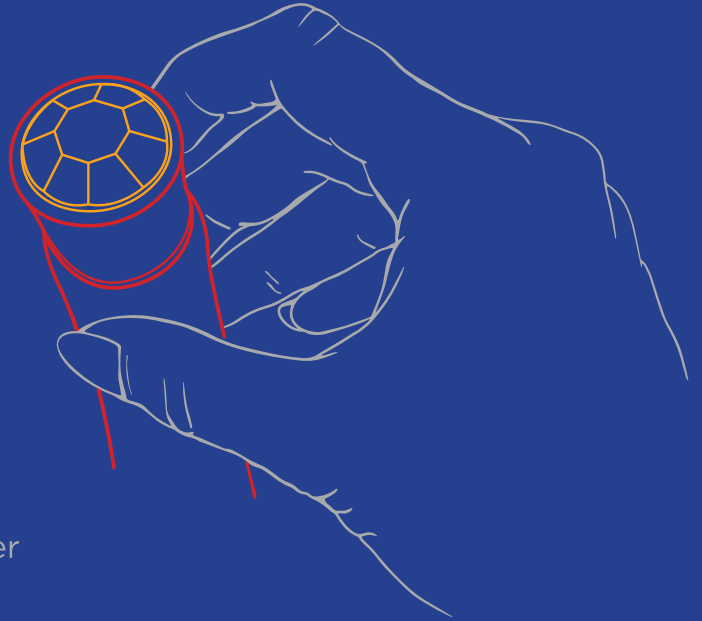

OH MY GEM™

by blush

EN

FUNCTIONS

POWER: Press and hold the power button located on the base of the product (the gem) for **2** seconds to turn on. There will be a short buzz to remind you the vibe is ready to play.

MODE: Using the same button, cycle through the **5** speeds and **5** vibrating patterns with each click.

WARMING FUNCTION: **Double Click** to activate the warming feature, double click to deactivate.

TO TURN OFF: Press and hold the power button for **2** seconds.