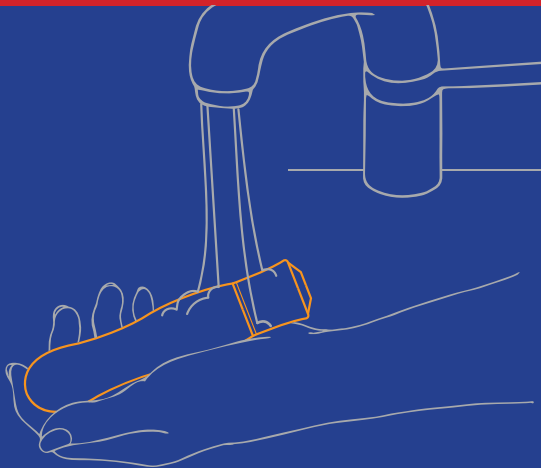

MODE: Using the same button, cycle through the **5** speeds and **5** vibrating patterns with each click.

WARMING FUNCTION: **Double Click** to activate the warming feature, double click to deactivate.

TO TURN OFF: Press and hold the power button for **2** seconds.

CLEANING AND MAINTENANCE:

This toy is waterproof. Wash it with warm water and soap before and after each use. Pat dry with soft towel or allow to air dry.